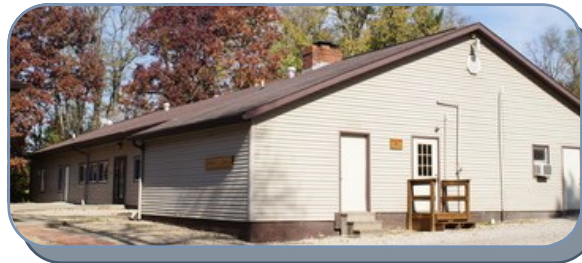

Lake Springfield Baptist Camp has many options to meet your needs.

Lightbody Conference Center

Seats 150, central heat & A/C, restrooms, hospitality area, portable sound and projection systems

Shontz Lodge